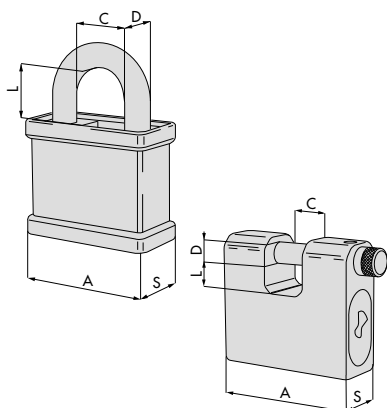

55	25,0	11,0	25,0	25,0	10	10069000000CL	0,565	6	1 2805M 55 0
55	25,0	11,0	45,0	25,0	10	10069000000CL	0,601	6	1 2805M 56 0
55	26,0	11,0	65,0	25,0	10	10069000000CL	0,610	6	1 2805M 57 0
70	31,0	14,0	25,0	26,0	10	10069000000CL	0,880	6	1 2805M 70 0
70	31,0	14,0	45,0	26,0	10	10069000000CL	0,927	6	1 2805M 71 0
70	31,0	14,0	65,0	26,0	10	10069000000CL	0,954	6	1 2805M 72 0

66	20,0	10,0	11,0	25,0	10	10069000000CL	0,685	6	1 2855M 66 0
66	18,0	14,0	17,5	28,0	10	10069000000CL	0,837	6	1 2855M 67 0
75	27,0	12,0	13,5	28,0	10	10069000000CL	0,852	6	1 2855M 75 0
84	36,0	12,0	17,5	28,0	10	10069000000CL	0,970	6	1 2855M 84 0
84	36,0	14,0	17,5	28,0	10	10069000000CL	0,983	6	1 2855M 85 0

C3000
Sistema Protetto