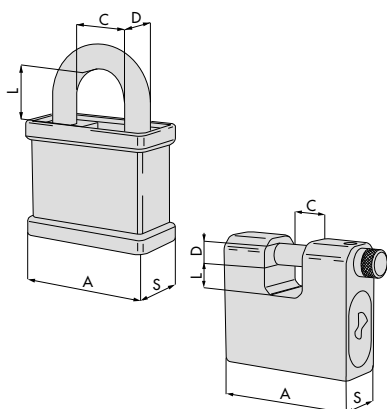

55	25,0	11,0	25,0	25,0	6	100430 001	0,565	6	1 2805N 55 0
55	25,0	11,0	45,0	25,0	6	100430 001	0,601	6	1 2805N 56 0
55	26,0	11,0	65,0	25,0	6	100430 001	0,610	6	1 2805N 57 0
70	31,0	14,0	25,0	26,0	6	100430 001	0,880	6	1 2805N 70 0
70	31,0	14,0	45,0	26,0	6	100430 001	0,927	6	1 2805N 71 0
70	31,0	14,0	65,0	26,0	6	100430 001	0,954	6	1 2805N 72 0

66	20,0	10,0	11,0	25,0	6	100430 001	0,685	6	1 2855N 66 0
66	18,0	14,0	17,5	28,0	6	100430 001	0,837	6	1 2855N 67 0
75	27,0	12,0	13,5	28,0	6	100430 001	0,852	6	1 2855N 75 0
84	36,0	12,0	17,5	28,0	6	100430 001	0,970	6	1 2855N 84 0
84	36,0	14,0	17,5	28,0	6	100430 001	0,983	6	1 2855N 85 0

Chi è Allegion™

Allegion (NYSE: ALLE) è un pioniere globale della sicurezza con marchi leader quali CISA®, Interflex®, LCN®, Schlage®, SimonsVoss® e Von Duprin®. Specializzata nella sicurezza di porte e accessi, Allegion produce una vasta gamma di soluzioni per abitazioni, ambienti di lavoro, scuole e altre realtà pubbliche. Allegion è una realtà da 2 miliardi di dollari e offre prodotti in circa 130 paesi.

Ulteriori informazioni su allegion.com

CISA S.p.A.
Via Oberdan, 42
48018 Faenza (RA) Italy
Tel. +39 0546 677111
Fax +39 0546 677150
cisa.vendite@allegion.com
cisa.com

AXA ■ BRICARD ■ Briton ■ CISA ■ interflex
KRYPTONITE ■ NORMBAU ■ SimonsVoss technologies ■ TRELOCK

ALLEGION™