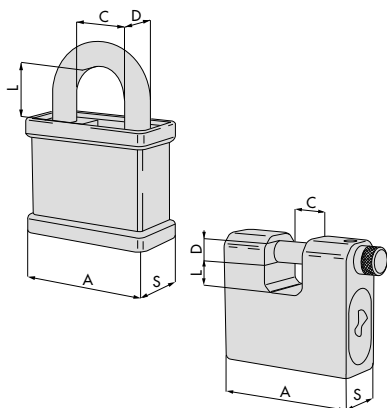

Chiave
articolo

ARTICOLO

Tipo Dim. Mano Fin. Perts. Spec.

AP4
Sistema Brevettato

55	25,0	11,0	25,0	25,0	12	100810 00 00	0,565	6	1 2805P 55 0
55	25,0	11,0	45,0	25,0	12	100810 00 00	0,601	6	1 2805P 56 0
55	26,0	11,0	65,0	25,0	12	100810 00 00	0,610	6	1 2805P 57 0
70	31,0	14,0	25,0	26,0	12	100810 00 00	0,880	6	1 2805P 70 0
70	31,0	14,0	45,0	26,0	12	100810 00 00	0,927	6	1 2805P 71 0
70	31,0	14,0	65,0	26,0	12	100810 00 00	0,954	6	1 2805P 72 0